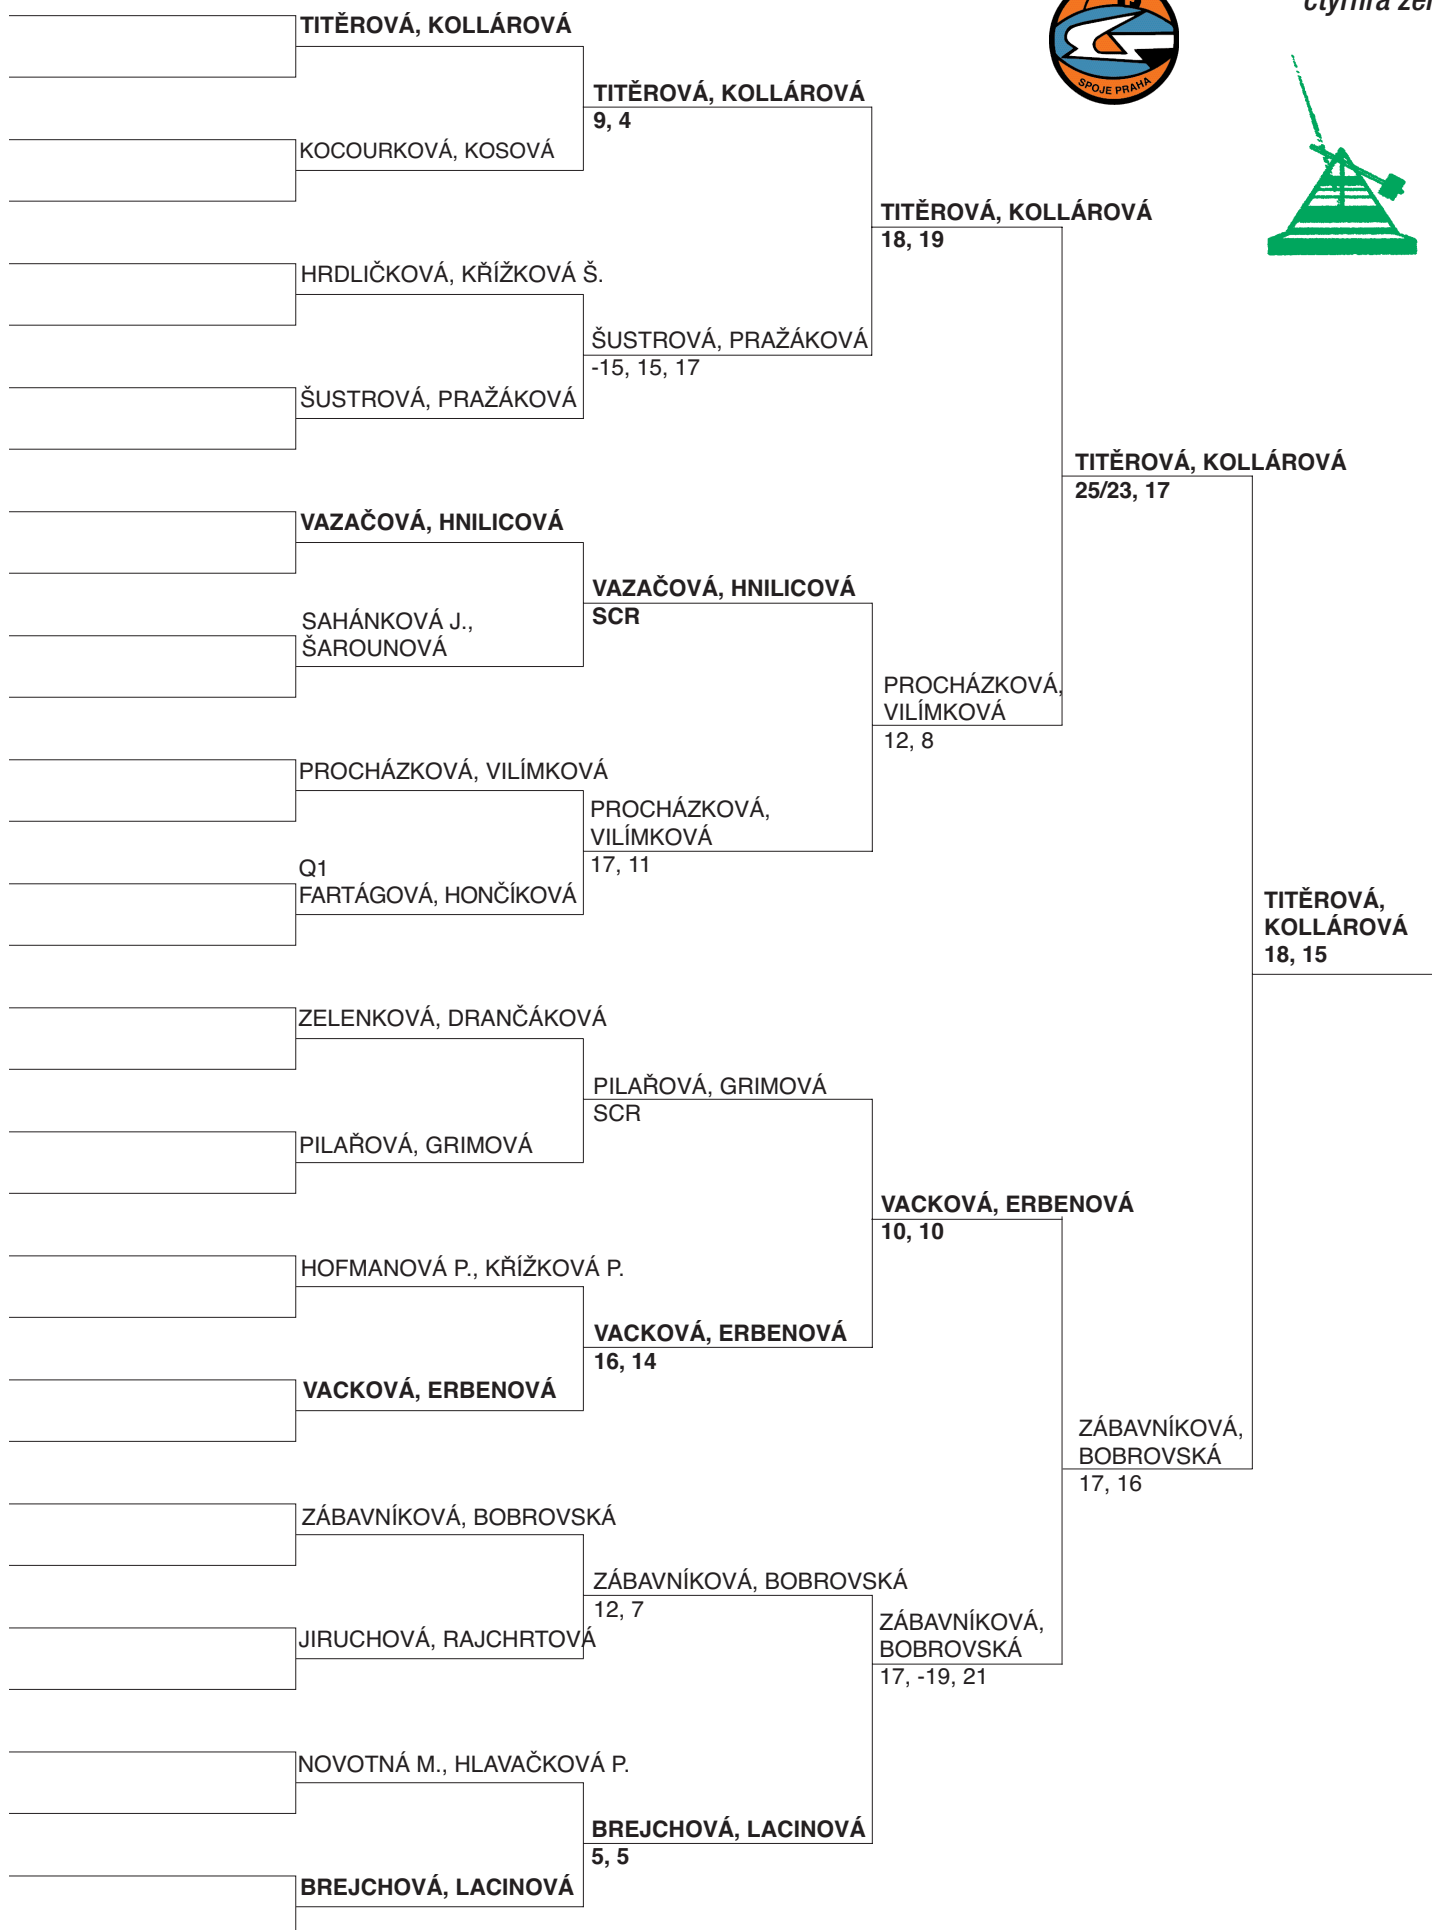

VELKÁ CENA PRAHY 2007 VE DNECH 23.3. - 25.3.

čtyřhra žen